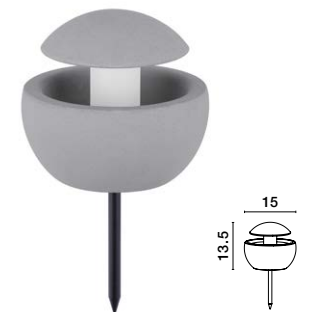

MINOR
— 9186704

Gray Cement
LED · G9
1x5 Watt
100-240 Volt
IP65

BULB EXCLUDED

—
D: 15
H: 13.5 cm

Wall

Our outdoor wall lights add a welcoming touch to exterior areas, complementing both natural and architectural elements. They offer a mix of practical illumination and elegant design, perfect for brightening up entryways, walkways and balconies