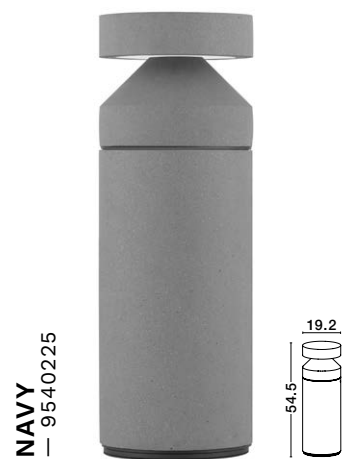

NAVY

— 9540226

Gray Cement
LED · 20 Watt
220-240 Volt
1018Lm · 3000K
IP65

—
D: 19.2
H: 99.5 cm

NAVY
— 9540225