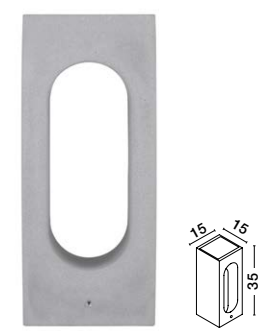

STAGE
— 9186707

Gray Cement
LED · 6 Watt
220-240 Volt
279Lm · 3000K
IP65
—
L: 15
W: 15
H: 35 cm

STAGE
— 9186707