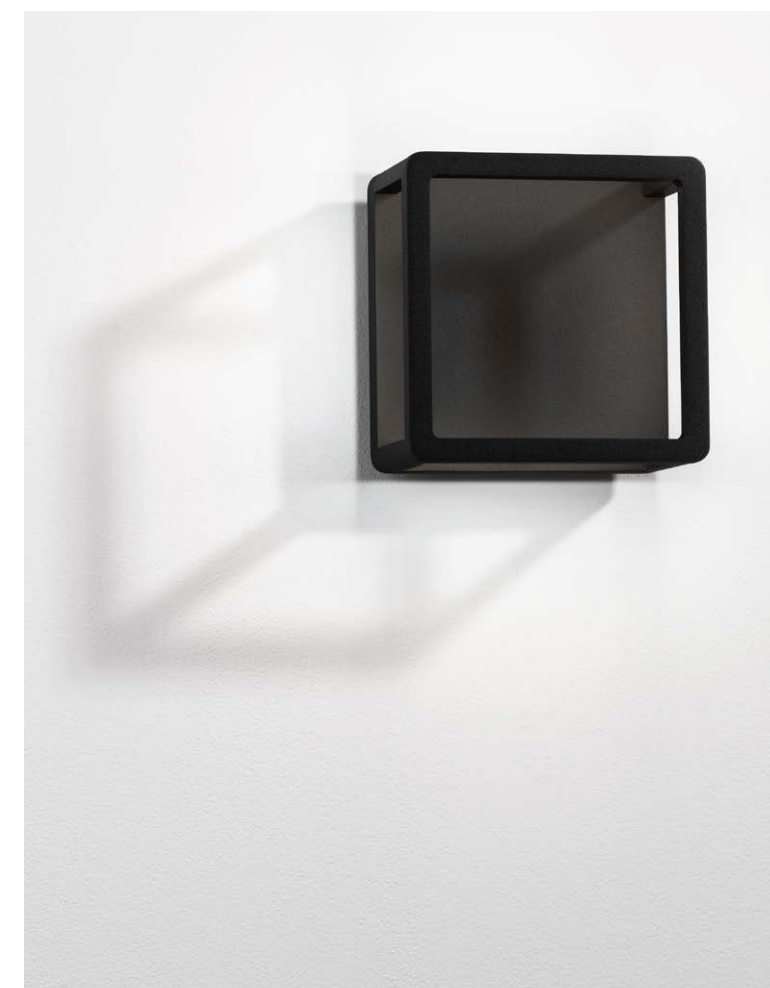

MISTI

— 9030568

Sandy Black
Die-Casting
Aluminium
& Polycarbonate
LED · 9 Watt
220-240 Volt
271Lm · 3000K
IP65

—
L: 18
W: 13
H: 18 cm

MISTI
— 9030568

MISTI

— 9030569

Sandy Black
Die-Casting
Aluminium
& Polycarbonate
LED · 9 Watt
220-240 Volt
359Lm · 3000K
IP65

—
L: 18
W: 18
H: 50 cm

MISTI
— 9030569