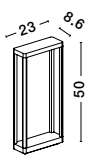

BERNI
— 9030589

Sandy Black
Die-Casting
Aluminium
& Clear Glass
LED · 8 Watt
220-240 Volt
407Lm · 3000K
IP65
—
L: 23
W: 8.6
H: 20 cm

BERNI
— 9030592

Sandy Black
Die-Casting
Aluminium
& Polycarbonate
Frost
LED · 9 Watt
220-240 Volt
255Lm · 3000K
IP65
—
L: 8.6
W: 12.5
H: 23 cm

BERNI
— 9030590

Sandy Black
Die-Casting
Aluminium
& Clear Glass
LED · 8 Watt
220-240 Volt
491Lm · 3000K
IP65
—
L: 23
W: 8.6
H: 50 cm

BERNI
— 9030591

Sandy Black
Die-Casting
Aluminium
& Clear Glass
LED · 8 Watt
220-240 Volt
489Lm · 3000K
IP65
—
L: 23
W: 8.6
H: 75 cm

BERNI
— 9030590