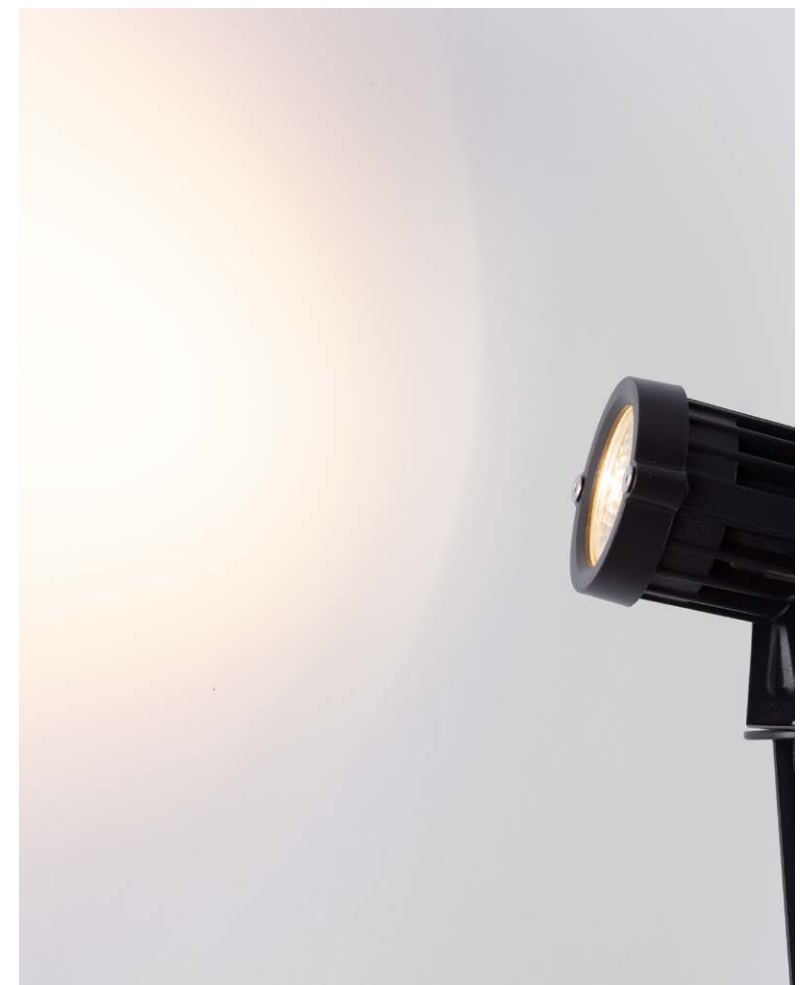

—
D: 6.5
H: 11 cm

QUICK
— 9844059

Sandy Black
Aluminium
LED · 13 Watt
220-240 Volt
1160Lm · 2700K
IP65

—
D: 8
H: 14 cm

Step Lights

our step lights enhance safety and style, illuminating stairs and pathways with a subtle, effective glow. Perfect for creating secure and visually appealing spaces, they combine functionality with elegant design