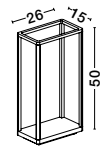

AKMI
— 9030571

Sandy Black
Die-Casting
Aluminium
& Polycarbonate
LED · 9 Watt
220-240 Volt
344Lm · 3000K
IP65
—
L: 26
W: 15
H: 50 cm

VEL
— 9030571