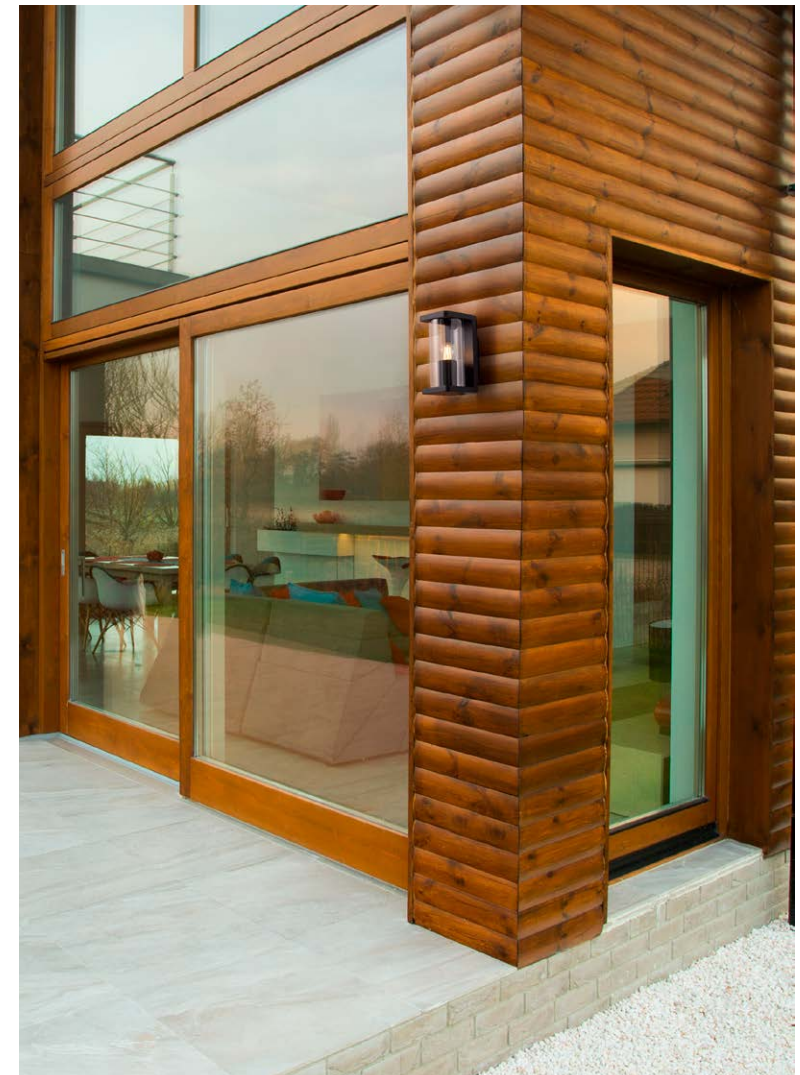

BULB EXCLUDED

L: 10
W: 14.2
H: 19.7 cm

ADORAY
— 9030579

Cement & Concrete

Our cement & concrete lighting fixtures bring a touch of industrial chic to any space, combining rugged durability with subtle elegance. Perfect for both modern and rustic spaces, these lights offer a raw, minimalist aesthetic that highlights their solid construction.