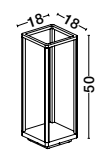

MISTI
— 9030569