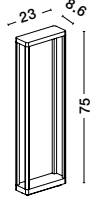

BERNI
— 9030589

Sandy Black
Die-Casting
Aluminium
& Clear Glass
LED · 8 Watt
220-240 Volt
407Lm · 3000K
IP65
—
L: 23
W: 8.6
H: 20 cm

BERNI
— 9030592

Sandy Black
Die-Casting
Aluminium
& Polycarbonate
Frost
LED · 9 Watt
220-240 Volt
255Lm · 3000K
IP65
—
L: 8.6
W: 12.5
H: 23 cm

BERNI
— 9030590

Sandy Black
Die-Casting
Aluminium
& Clear Glass
LED · 8 Watt
220-240 Volt
491Lm · 3000K
IP65
—
L: 23
W: 8.6
H: 50 cm

BERNI
— 9030591

Sandy Black
Die-Casting
Aluminium
& Clear Glass
LED · 8 Watt
220-240 Volt
489Lm · 3000K
IP65
—
L: 23
W: 8.6
H: 75 cm

BERNI
— 9030591