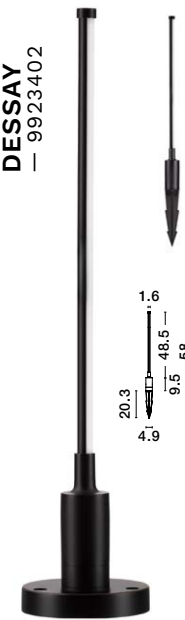

20.3
4.9
9.5
48.5
1.6
58
78.3