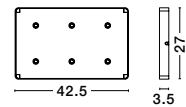

Charging Base for six codes
9030617, 9030618, 9030619,
9030620, 9030621

W: 27 L: 42.5 H: 3.5 cm