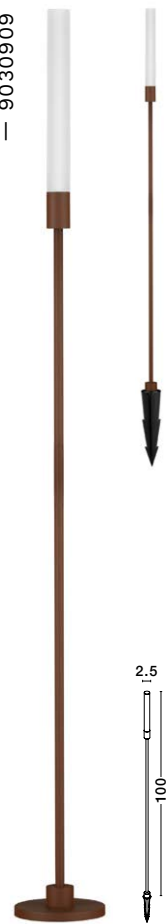

Included plastic spike

—
D: 10
W: 2.5
H: 80 cm

SLOT
— 9030907

Corten Aluminium
LED · 4 Watt
220-240 Volt
195Lm · 3000K
IP65

Included plastic spike

—
D: 10
W: 2.5
H: 60 cm

SLOT
— 9030909

SLOT
— 9030908