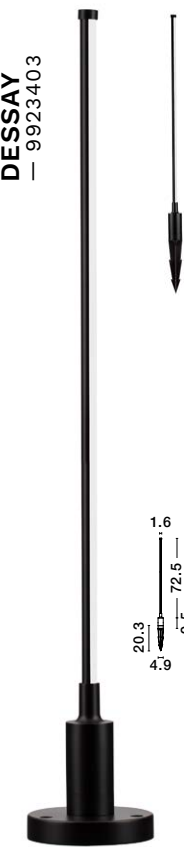

20.3
4.9
9.5
72.5
1.6
82
102.3

DESSAY
— 9923402