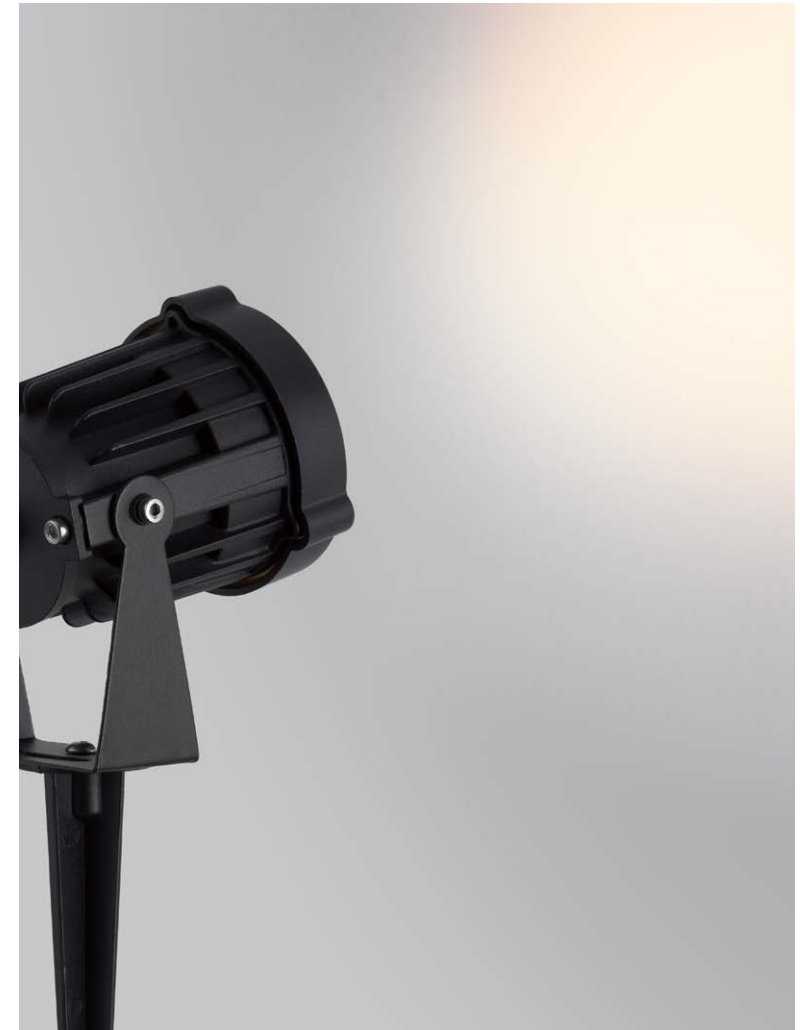

—
D: 6.5
H: 11 cm

QUICK
— 9844059

Sandy Black
Aluminium
LED · 13 Watt
220-240 Volt
1160Lm · 2700K
IP65

—
D: 8
H: 14 cm

Step Lights

our step lights enhance safety and style, illuminating stairs and pathways with a subtle, effective glow. Perfect for creating secure and visually appealing spaces, they combine functionality with elegant design