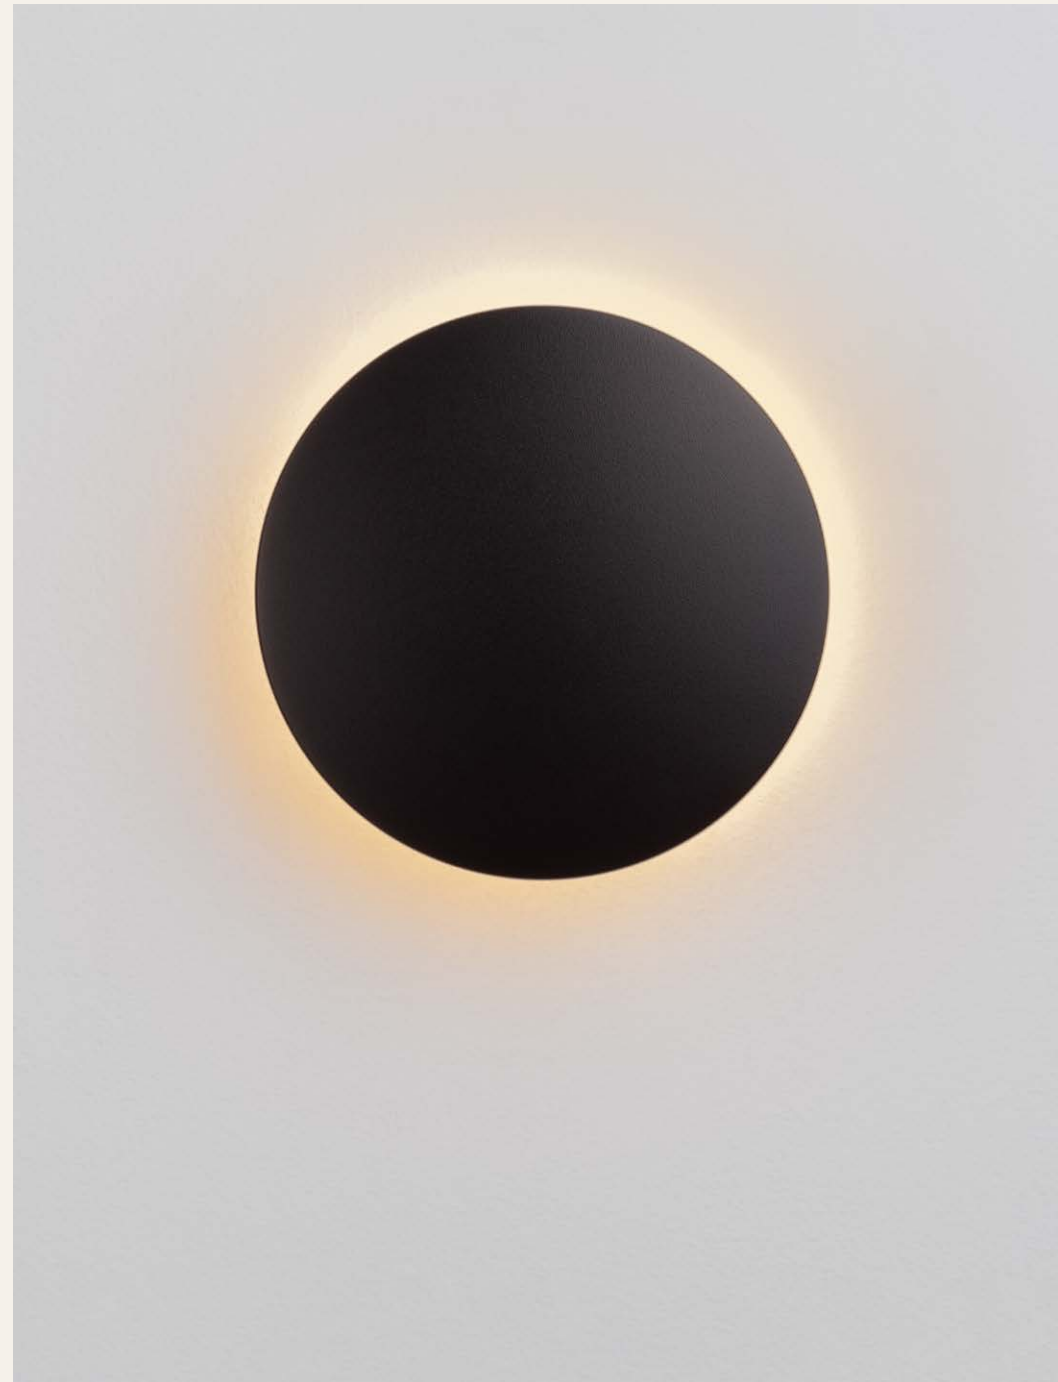

MINOR
— 9186704

Gray Cement
LED · G9
1x5 Watt
100-240 Volt
IP65

BULB EXCLUDED

—
D: 15
H: 13.5 cm

Wall

Our outdoor wall lights add a welcoming touch to exterior areas, complementing both natural and architectural elements. They offer a mix of practical illumination and elegant design, perfect for brightening up entryways, walkways and balconies